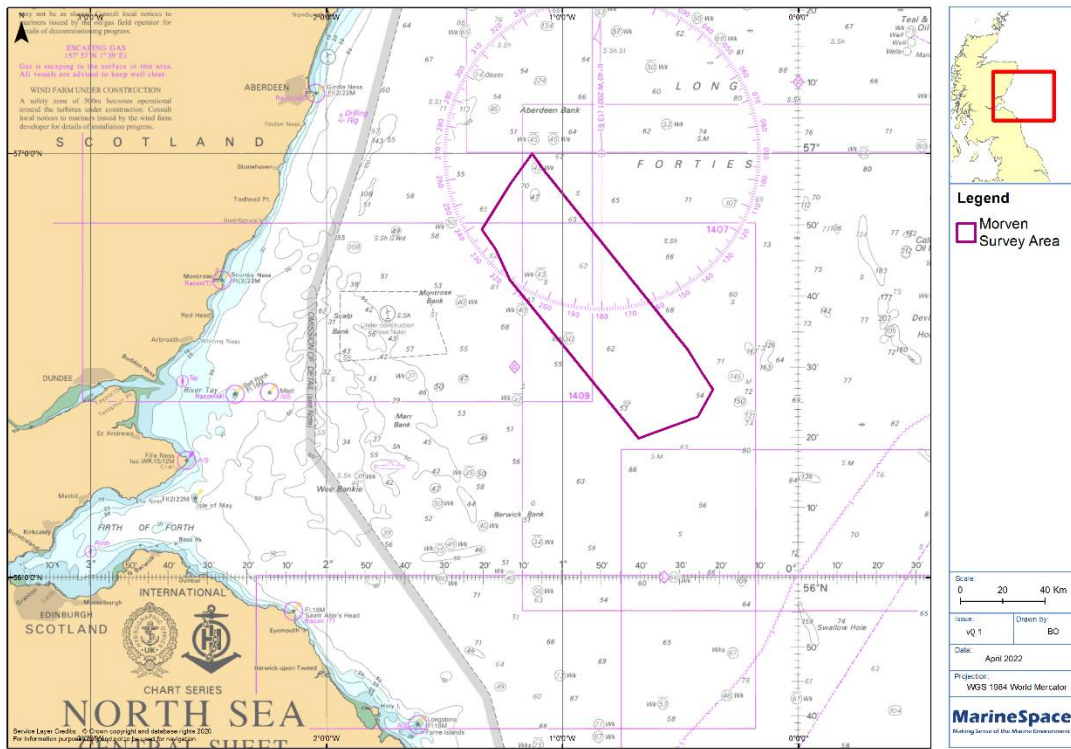

## Notice to Mariners

<b>NtM Number</b>	<b>Morven Windfarms/003 v02 Geotechnical Survey Completion</b>  <b>(outlining offshore surveys of the array area)</b>
<b>Date of Issue</b>	<b>09.11.22</b>
<b>1 Planned Activity</b>	
<p>The vessel Normand Mermaid which has been undertaking Deep CPT operations at 150 locations throughout the Morven windfarm area that started on the <b>05<sup>th</sup>October 2022</b> has now completed its scheduled work.</p>	
<b>2 Geographic co-ordinates and chart of survey area</b> <i>All positions quoted in WGS84: latitude /longitude (in degrees decimal minutes)</i>	
<p>See attached figure and list of coordinates. In the figure the burgundy line indicates the survey area.</p>	
<b>3 Safe clearances, navigation safety features and safety notes for mariners</b>	
<p>Vessel de mobbed</p>	
<b>4 Outline programme of works</b>	
Start Date: <b>05/10/2022</b>	Completion Date: <b>07/11/2022</b>

Figure 1: Morven survey areas (purple line)

Table 1: Morven survey area

Point	Latitude (WGS 84)	Longitude (WGS 84)
1	56°19.8542 'N	000°40.7271 'W
2	56°21.9250 'N	000°43.6284 'W
3	56°22.4237 'N	000°44.3521 'W
4	56°42.2936 'N	001°13.3747 'W
5	56°46.6587 'N	001°17.0965 'W
6	56°49.3810 'N	001°20.5609 'W
7	56°55.8604 'N	001°13.2649 'W
8	56°59.9929 'N	001°7.8065 'W
9	56°57.6000 'N	001°4.6217 'W
10	56°32.4315 'N	000°28.2133 'W
11	56°29.1201 'N	000°24.5352 'W
12	56°26.8175 'N	000°21.8204 'W
13	56°22.9322 'N	000°25.5861 'W
14	56°19.8542 'N	000°40.7271 'W